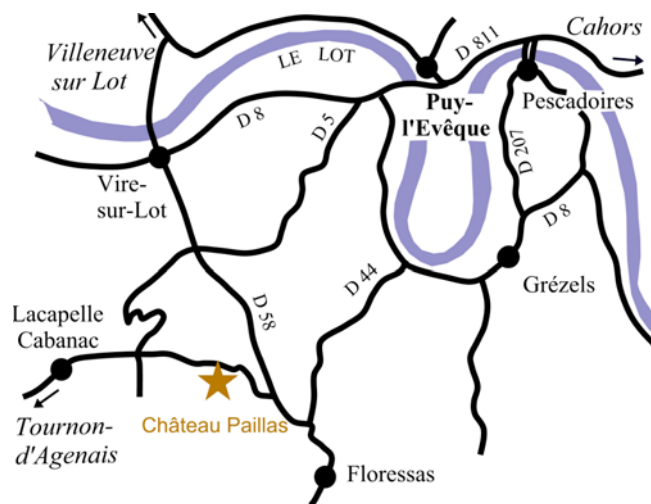

## MAP

From Puy l'Evêque bas, follow Tournon d'Agenais, cross the bridge, then straight to the 2 roundabouts. After 200 m, take on the left to the D 5 road for about 7 km to reach the plateau. Up on it, after about 200 m, take left at the first intersection, to Floressas. After 800 m, you are at the Chateau Paillas.